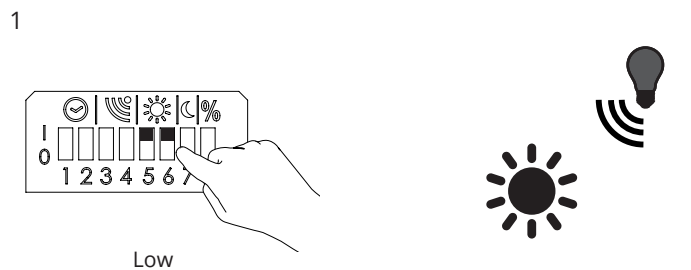

Daylight sensitivity

Sensitivity	5	6
Low	1	1
Medium	0	1
High	1	0
Off	0	0