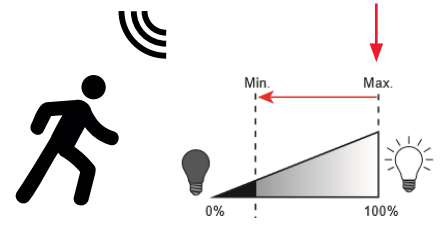

Midnight cut

~00:00 - 05:00 AM

~00:00 - 05:00 AM