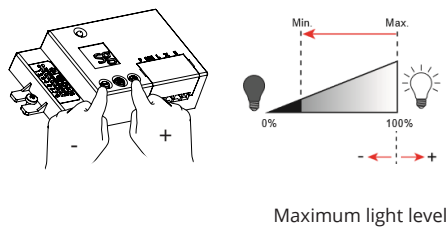

Midnight cut

~00:00 - 05:00 AM

~00:00 - 05:00 AM

Light levels - Basic light and max light

1

2

Basic light

3

4

5

Light levels - Midnight cut

1

2

Minimum midnight cut

3

4

5

Maximum midnight cut