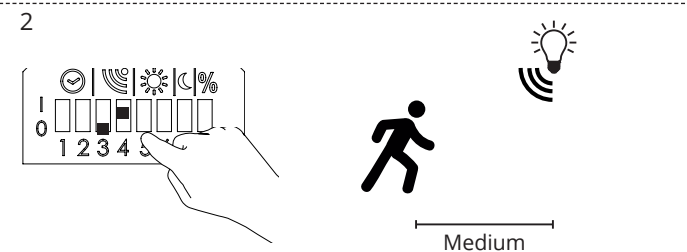

Hold time

	1	2
10 min	1	1
5 min	0	1
1 min	1	0
5 sec	0	0

Motion sensitivity

Sensitivity	3	4
High	1	1
Medium	0	1
Low	1	0
Off	0	0

Daylight sensitivity

Sensitivity	5	6
Low	1	1
Medium	0	1
High	1	0
Off	0	0

Midnight cut