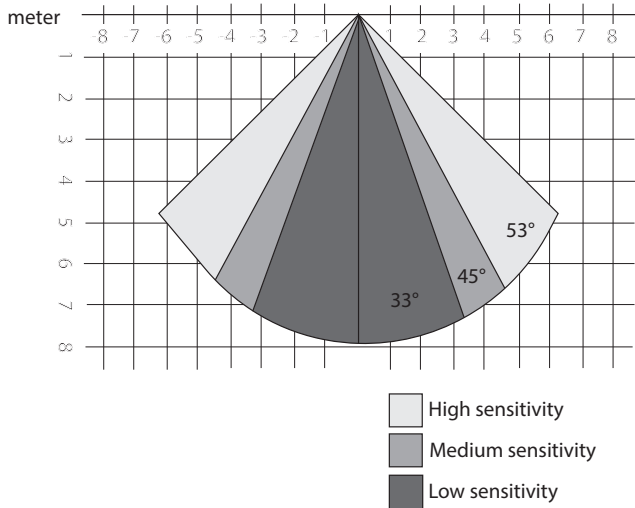

Hold time

	1	2
10 min	1	1
5 min	0	1
1 min	1	0
5 sec	0	0

Motion sensitivity

Sensitivity	3	4
High	1	1
Medium	0	1
Low	1	0
Off	0	0

Daylight sensitivity

Sensitivity	5	6
Low	1	1
Medium	0	1
High	1	0
Off	0	0

Midnight cut

~00:00 - 05:00 AM

~00:00 - 05:00 AM

Light levels - Basic light and max light

1

2

Basic light

3

4