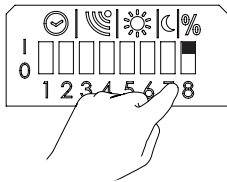

~00:00 - 05:00 AM

~00:00 - 05:00 AM

Light levels - Basic light and max light

1

2

Basic light

3

4