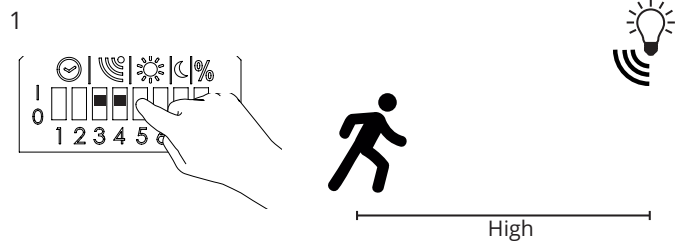

Motion sensitivity

Sensitivity	3	4
High	1	1
Medium	0	1
Low	1	0
Off	0	0