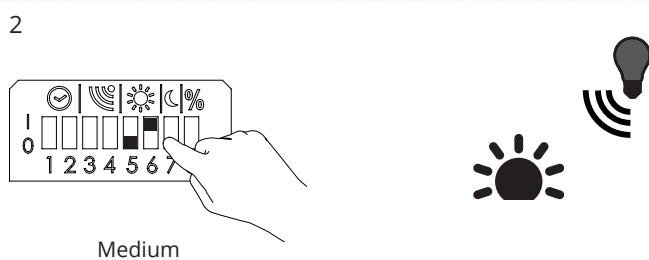

Daylight sensitivity

Sensitivity	5	6
Low	1	1
Medium	0	1
High	1	0
Off	0	0