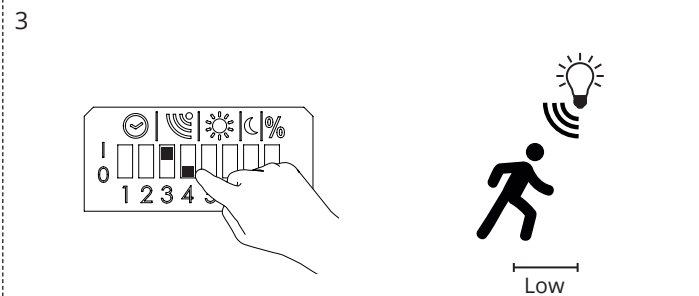

Hold time

	1	2
10 min	1	1
5 min	0	1
1 min	1	0
5 sec	0	0

Motion sensitivity

Sensitivity	3	4
High	1	1
Medium	0	1
Low	1	0
Off	0	0

Daylight sensitivity

Sensitivity	5	6
Low	1	1
Medium	0	1
High	1	0
Off	0	0

Midnight cut