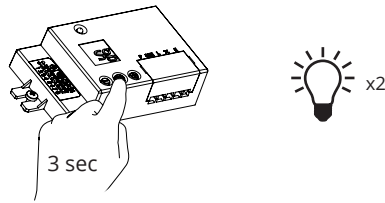

Light levels - Midnight cut

1

2

Minimum midnight cut

3

4

5