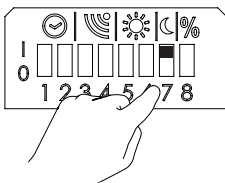

Light levels - Midnight cut

1

2

Minimum midnight cut

3

4

5