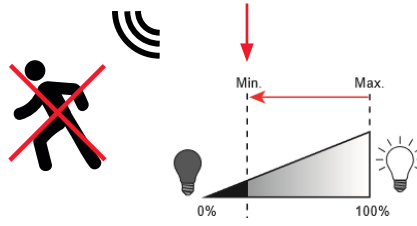

Midnight cut

~00:00 - 05:00 AM

~00:00 - 05:00 AM