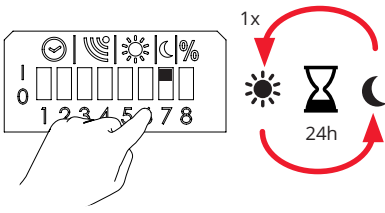

Hold time

	1	2
10 min	1	1
5 min	0	1
1 min	1	0
5 sec	0	0

Motion sensitivity

Sensitivity	3	4
High	1	1
Medium	0	1
Low	1	0
Off	0	0

Daylight sensitivity

Sensitivity	5	6
Low	1	1
Medium	0	1
High	1	0
Off	0	0

Midnight cut

~00:00 - 05:00 AM

~00:00 - 05:00 AM

Light levels - Basic light and max light

1

2

Basic light

3

4