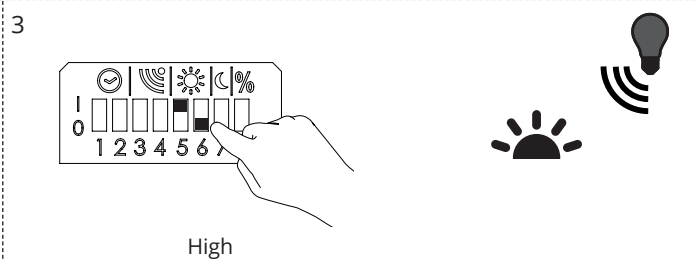

Daylight sensitivity

Sensitivity	5	6
Low	1	1
Medium	0	1
High	1	0
Off	0	0